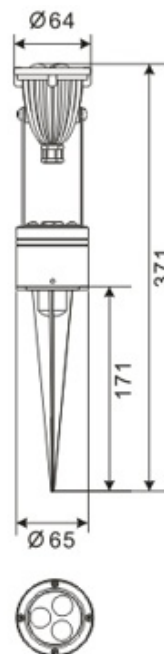

LED Exterior Lighting – LR-E00033

Model No.	LR-E00033
LED Type	CREE XP
LED Q'TY.	3
Beam Angle	50°
Minimum luminous flux(lm)	270
Voltage	120V
LED Watt	3W
Environmental Temperature	- 20~60°C
Environmental Humidity	0%-95%
Safety Class	I
Safety Type	IP44
Material	Aluminium
Driver	Included